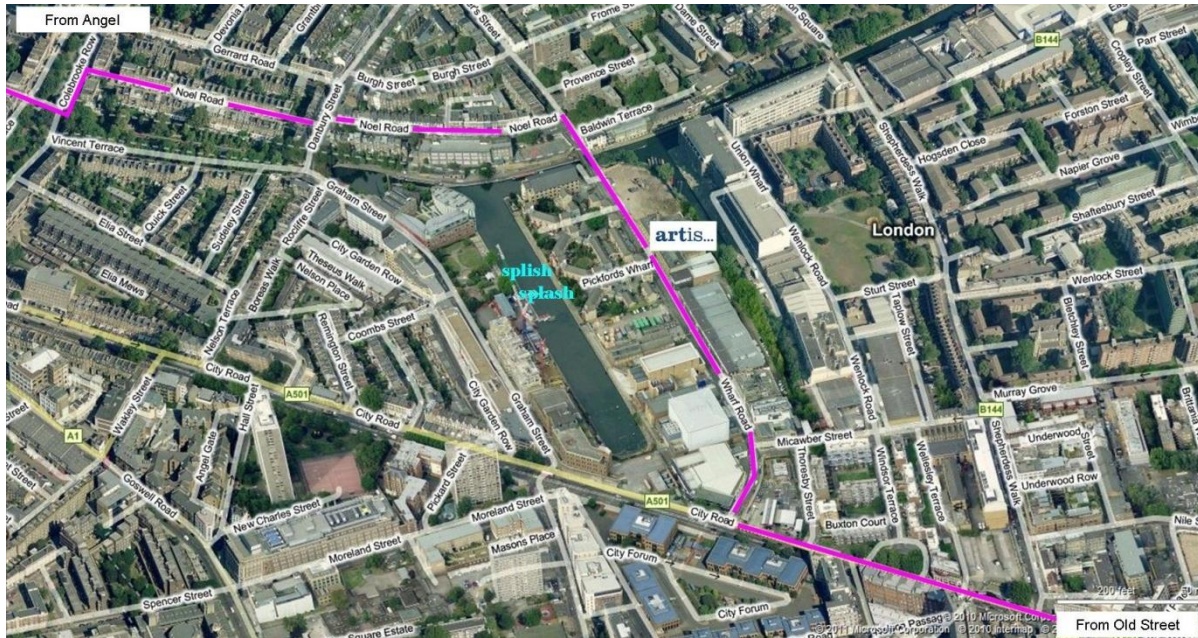

artis..

Finding us: Artis Head Office

By Train: Old Street and Angel are our nearest tube stations.

By Foot:

- From Angel station: The Artis head office is a 5 minute stroll from bustling Angel, Islington. After short stride along Upper Street, take the first turning on the right down Duncan Road. At the end of the road saunter left onto Colebrooke Row and then right onto Noel Road. At the end of the road twist right and strut onto Wharf Road. You will find us just steps away on the left.
- **For a more scenic stroll**, ditch the roads for a canal side walk. After that short stride along Upper Street and taking the first turning on the right down Duncan Road, you will see a path leading down to the canal on your right. Wander along the path to the first set of stairs, bobble up and you will find yourself on Wharf Road. Quick right here and you will find us just steps away on the left.
- From Old Street: Just a 10 minutes prance from Old Street. You will find the Artis head office by toddling up City Road. Take a right onto Wharf Road, after a two minute amble you will find us on the right.

By bus:

Buses stopping at Old Street include: 43, 55, 76, 141, 205, 214, 243 and 271

Buses to Angel include: 4, 19, 30, 38, 43, 56, 73, 153, 205, 214, 274, 341, 394 and 476

Click [here](#) for the TFL website for further details on how to get to us.